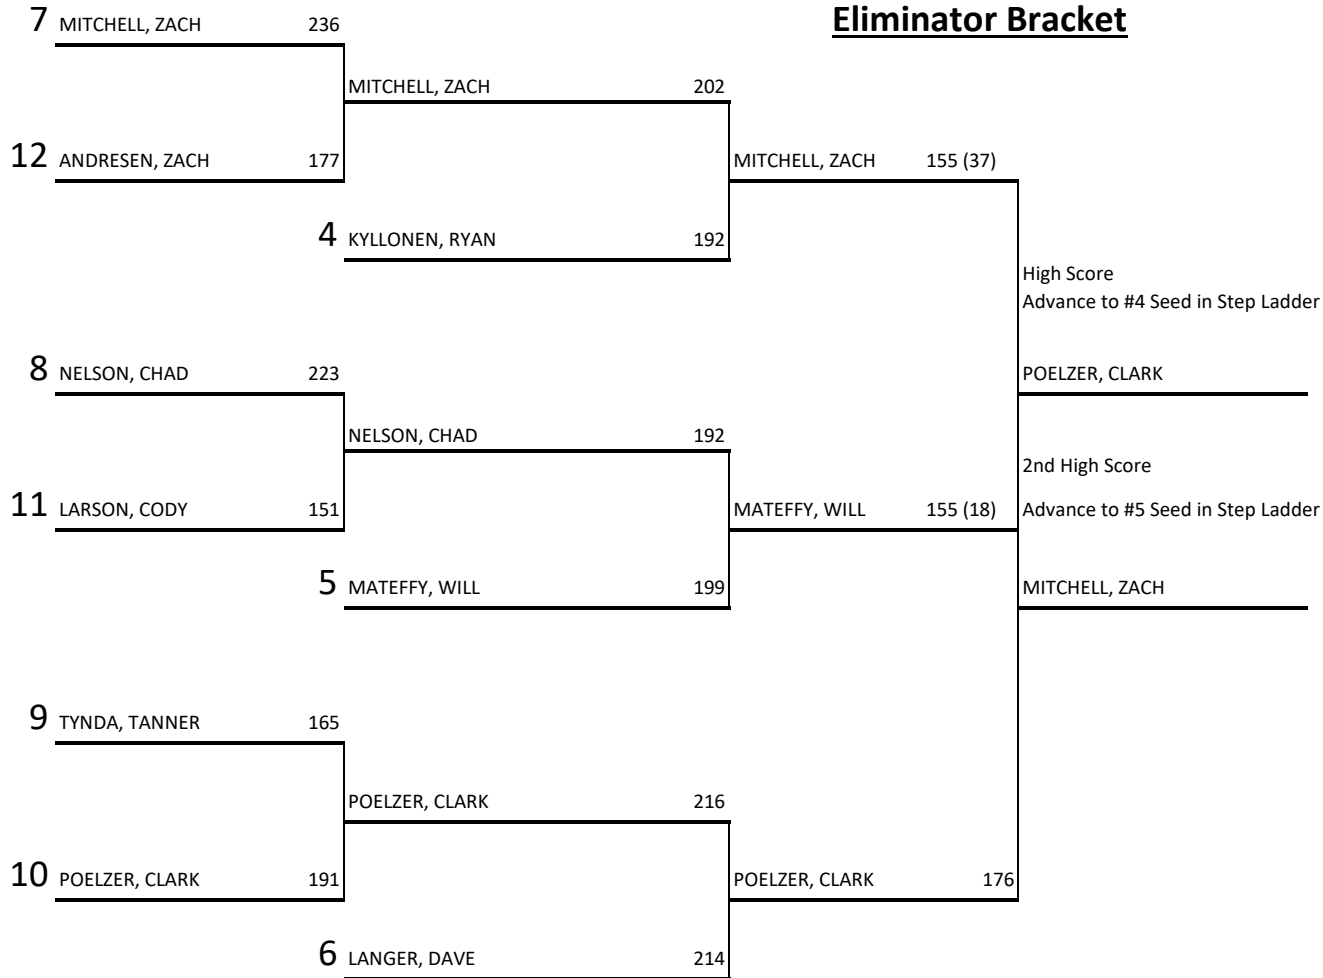

Eliminator Bracket

Step Ladder

- 1 STEARNS, BRADY
- 2 OULMAN, DAVE
- 3 KENNEDY, JOSH
- 4 POELZER, CLARK
- 5 MITCHELL, ZACH

MATCH 1	MITCHELL, ZACH	168
	POELZER, CLARK	114
MATCH 2	MITCHELL, ZACH	212
	KENNEDY, JOSH	195
SEMI-FINAL	MITCHELL, ZACH	196
	OULMAN, DAVE	264
FINALS	OULMAN, DAVE	159
	STEARNS, BRADY	194

Eliminated

10th TYNDA, TANNER
 11th ANDRESEN, ZACH
 12th LARSON, CODY

Eliminated

7th KYLLONEN, RYAN
 8th LANGER, DAVE
 9th NELSON, CHAD

Eliminated

6th MATEFFY, WILL