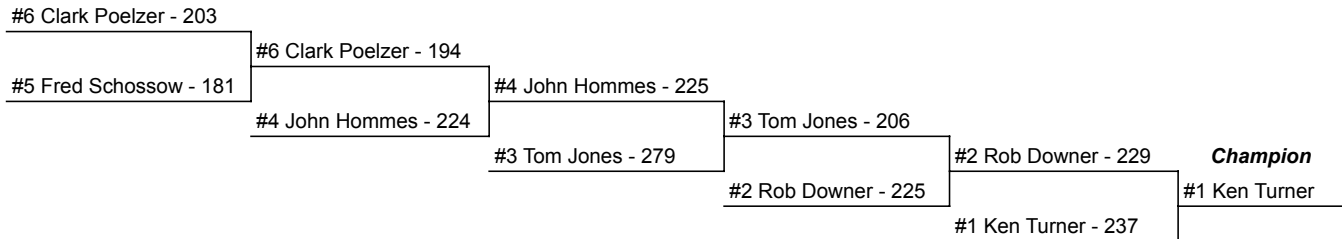

MSC Prize List

Next Tournament

Classic Lanes
September 17th 2023

MSC @ McPete's Sports Bar and Lanes 8/20/23

Place	Bowler	Division	Prize
1	Ken Turner	Regular	$300
2	Rob Downer	SS	$225
3	Tom Jones	Regular	$190
4	John Hommes	SS	$175
5	Clark Poelzer	ROG	$170
6	Fred Schossow	Regular	$165
7	Scott Davis	Regular	$160
8	Bryan Thelen	Regular	$155
9	Brad Irvin	Regular	$150
10	Wayne Jensen	Regular	$145
11	Steve Bohn	Regular	$140
12	Dana Wright	Regular	$135
13	Mike Ryan	Regular	$130
14	Terry Halida	SS	$125
15	Ed Peterson	SS	$120
16	Jerry Holldorf	ROG	$115
17	Craig Schiffler	SS	$110
18	Dawn King	Female/Reg	$100
19	Bill Faerber	Regular	$50
20	Tim Mayer	SS	$50
21	Steve Jansson	ROG	$50

Stepladder Results

Clark was seeded #6 to represent the ROG into the stepladder by winning his first match then losing his second he gets to keep his spot in 5th place

		Need to pay
Total Entries	37	18.5
Regulars	21	10.5
Super Senior	11	5.5
Real Old Guy	5	2.5
Female	2	1

Total Prize Fund	$2,960
Prize Fund Paid	$2,960