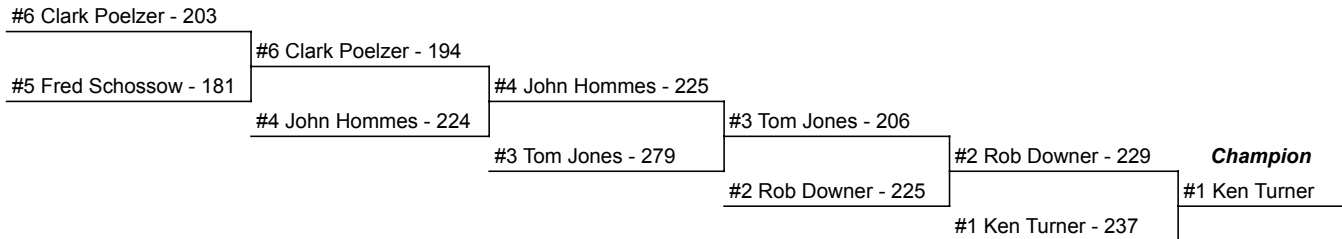

MSC Prize List

Next Tournament

Classic Lanes
September 17th 2023

MSC @ McPete's Sports Bar and Lanes 8/20/23

Place	Bowler	Division	Prize
1	Ken Turner	Regular	\$300
2	Rob Downer	SS	\$225
3	Tom Jones	Regular	\$190
4	John Hommes	SS	\$175
5	Clark Poelzer	ROG	\$170
6	Fred Schossow	Regular	\$165
7	Scott Davis	Regular	\$160
8	Bryan Thelen	Regular	\$155
9	Brad Irvin	Regular	\$150
10	Wayne Jensen	Regular	\$145
11	Steve Bohn	Regular	\$140
12	Dana Wright	Regular	\$135
13	Mike Ryan	Regular	\$130
14	Terry Halida	SS	\$125
15	Ed Peterson	SS	\$120
16	Jerry Holldorf	ROG	\$115
17	Craig Schiffler	SS	\$110
18	Dawn King	Female/Reg	\$100
19	Bill Faerber	Regular	\$50
20	Tim Mayer	SS	\$50
21	Steve Jansson	ROG	\$50

Stepladder Results

Clark was seeded #6 to represent the ROG into the stepladder by winning his first match then losing his second he gets to keep his spot in 5th place

		Need to pay
Total Entries	37	18.5
Regulars	21	10.5
Super Senior	11	5.5
Real Old Guy	5	2.5
Female	2	1