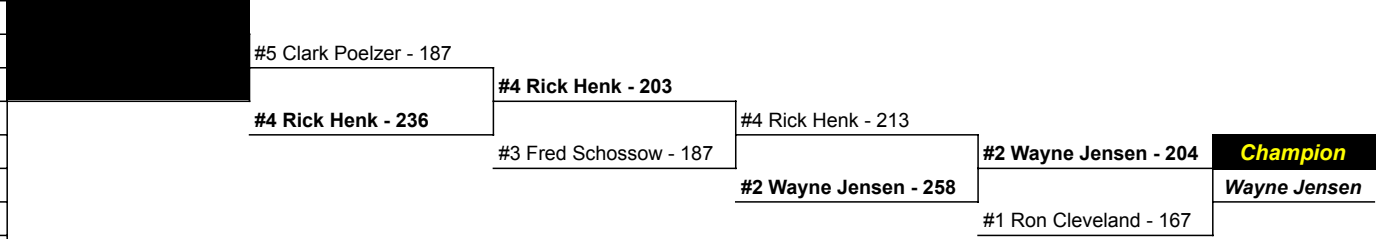

MSC Prize List

Next Tournament
 Island Extreme Bowl - Year End
 June 23rd, 2024

MSC @ Texa-Tonka Lanes 5/19/24

Place	Bowler	Division	Prize	Points
1	Wayne Jensen	Reg	\$300	25
2	Ron Cleveland	SS	\$260	23
3	Rick Henk	SS	\$230	21
4	Fred Schossow	Reg	\$200	19
5	Clark Poelzer	ROG	\$195	17
6	Bill Fabian	Reg	\$185	15
7	Jim Winter	Reg	\$180	14
8	Jeff Segerstrom	ROG	\$175	13
9	Chad Nelson	Reg	\$165	12
10	Bill Faerber	Reg	\$160	11
11	Mike Week	Reg	\$155	10
12	Tom Jones	Reg	\$150	9
13	Todd Schneiderhan	Reg	\$145	8
14	Ed Peterson	SS	\$140	7
15	Ken Turner	Reg	\$135	6
16	Scott Davis	Reg	\$130	5
17	Derek Kozlak	Reg	\$125	5
18	Craig Goodwin	SS	\$120	5
19	Dale Boese	SS	\$115	5
20	Todd Savoy	SS	\$110	5
21	John Hommes	SS	\$105	5
22	Cam Kohner	Female	\$100	5
23	Tim Racette	SS	\$50	5
24	Steve Jansson	ROG	\$50	5

Stepladder Results

	Total Entries	Need to pay
	46	23
Regulars	24	12
Super Senior	15	7.5
Real Old Guy	5	2.5
Female	2	1

Total Prize Fund	\$3,680
Prize Fund Paid	\$3,680