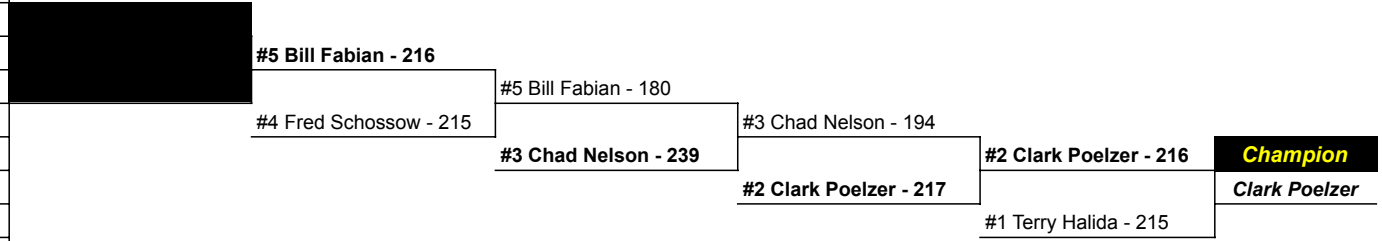

Presented by

MSC Prize List

Next Tournament
Blainbrook Entertainment Center
9/15/24

MSC @ Southway Bowl 8/11/24

| Place | Bowler | Division | Prize | Points |
|-------|-----------------|----------|-------|--------|
| 1 | Clark Poelzer | ROG | \$270 | 25 |
| 2 | Terry Halida | SS | \$230 | 23 |
| 3 | Chad Nelson | Regular | \$200 | 21 |
| 4 | Bill Fabian | Regular | \$190 | 19 |
| 5 | Fred Schossow | Regular | \$180 | 17 |
| 6 | Dave Oulman | Regular | \$175 | 15 |
| 7 | Jeff Anderson | Regular | \$170 | 14 |
| 8 | Dana Wright | SS | \$165 | 13 |
| 9 | Steve Bohn | Regular | \$160 | 12 |
| 10 | Jim Winter | Regular | \$155 | 11 |
| 11 | Tom Jones | Regular | \$150 | 10 |
| 12 | Ed Peterson | SS | \$145 | 9 |
| 13 | Terry McKinney | Regular | \$140 | 8 |
| 14 | Dave Jones | Regular | \$135 | 7 |
| 15 | Bill Faerber | Regular | \$130 | 6 |
| 16 | Tim Racette | SS | \$115 | 5 |
| 17 | Ron Cleveland | SS | \$110 | 5 |
| 18 | Jeff Wenzel | SS | \$100 | 5 |
| 19 | Dawn King | Female | \$100 | 5 |
| 20 | Larry Hill | ROG | \$50 | 5 |
| 21 | Tracey Magnuson | Female | \$50 | 5 |

Stepladder Results

| Total Entries | Need to pay |
|---------------|-------------|
| 40 | 20 |

| | | |
|--------------|----|-----|
| Regulars | 22 | 11 |
| Super Senior | 12 | 6 |
| Real Old Guy | 3 | 1.5 |
| Female | 3 | 1.5 |