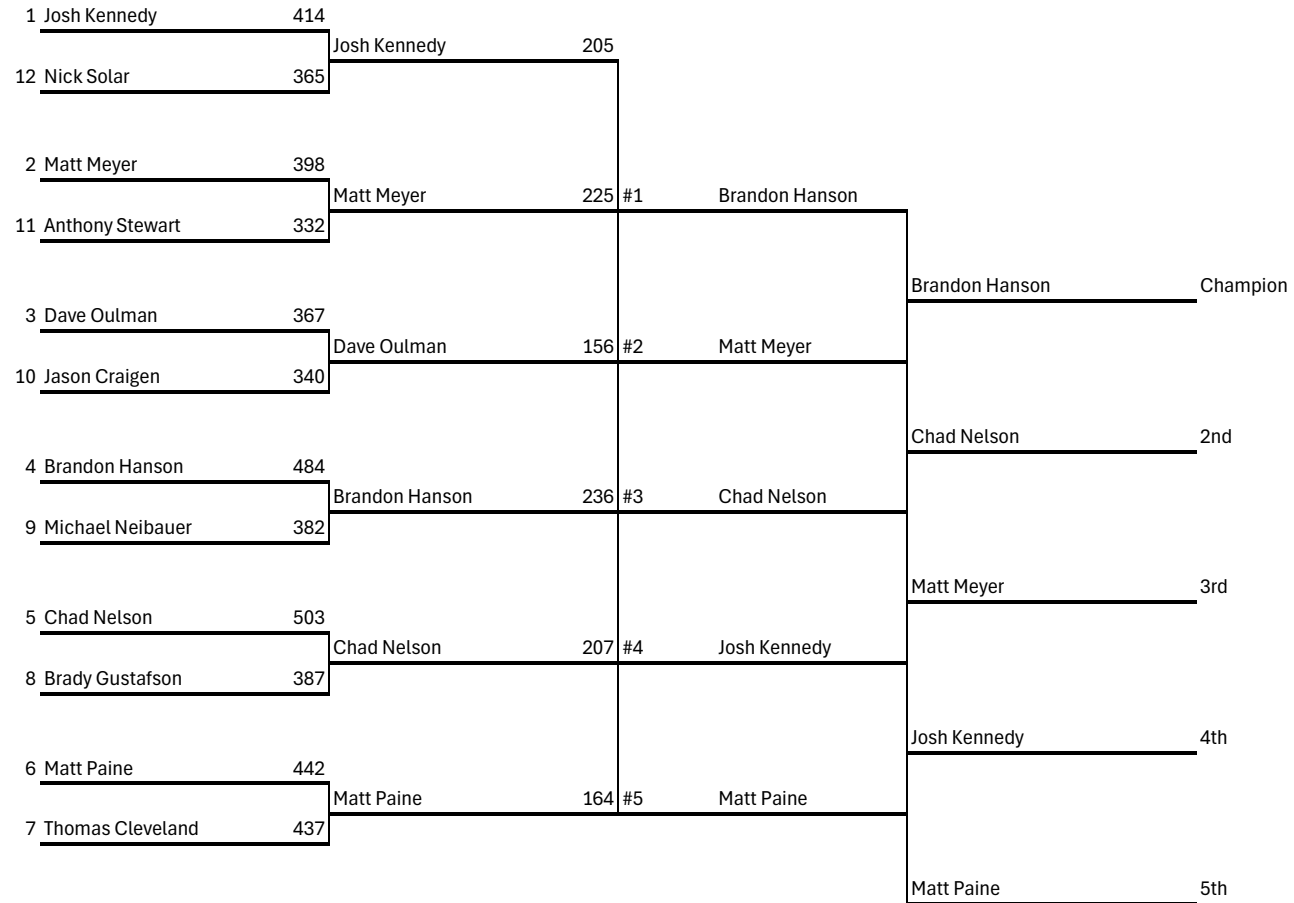

BOTD #2 ELIMINATION BRACKET

7th Cleveland	204.3 Avg.	6th	Dave Oulman	#5	Matt Paine	194
8th Gustafson	198.1 Avg.			#4	Josh Kennedy	256
9th Neibauer	191.6 Avg.				Josh Kennedy	193
10th Solar	188.1 Avg.				Chad Nelson	204
11th Stewart	187.2 Avg.			#3	Chad Nelson	238
12th Craigen	186 Avg.				Matt Meyer	218
					Chad Nelson	170
				#1	Brandon Hanson	211