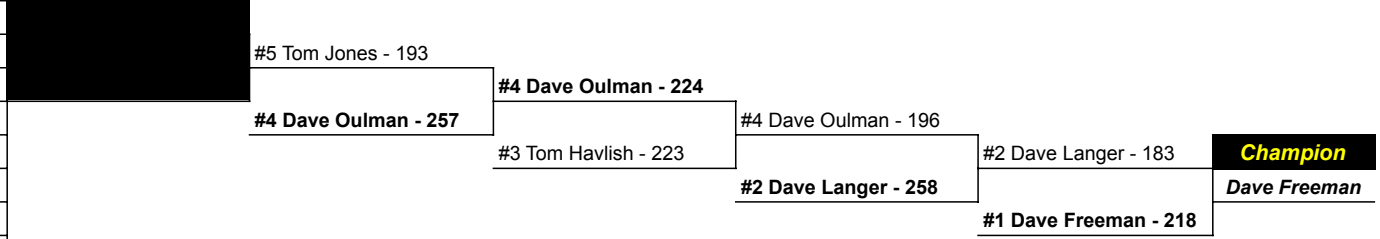

MSC Prize List

Next Tournament
Classic Bowl
2/23/25

MSC @ AMF Saxon Lanes 1/26/25

Place	Bowler	Division	Prize	Points
1	Dave Freeman	SS	\$350	25
2	Dave Langer	Regular	\$280	23
3	Dave Oulman	Regular	\$250	21
4	Tom Havlish	ROG	\$240	19
5	Tom Jones	Regular	\$220	17
6	Jeff Anderson	Regular	\$200	15
7	Chad Nelson	Regular	\$190	14
8	Clark Poelzer	ROG	\$180	13
9	Steve Bohn	Regular	\$175	12
10	Sam Lantto	SS	\$170	11
11	Bob Wolfe	Regular	\$165	10
12	Kevin Graden	Regular	\$160	9
13	Ron Holets	SS	\$155	8
14	Jerry Holldorf	ROG	\$150	7
15	Derek Kozlak	Regular	\$145	6
16	Bill Faerber	Regular	\$145	5
17	Jerry Baker	SS	\$140	5
18	Jeff Banks	SS	\$135	5
19	Mike Week	Regular	\$130	5
20	Robert Clements	Regular	\$125	5
21	Jim Winter	Regular	\$125	5
22	Tim Reynolds	Regular	\$120	5
23	Bill Andresen	ROG	\$120	5
24	Eric Haugan	Regular	\$115	5
25	Rick Henk	SS	\$115	5
26	Bill Nelson	Regular	\$115	5
27	Wayne Jensen	Regular	\$110	5
28	Ed Peterson	SS	\$110	5
29	Curt Anderson	SS	\$105	5
30	Ron Cleveland	SS	\$105	5
31	Joseph Nourie	ROG	\$105	5
32	Camille Kohner	Female	\$100	5
33	Neil Busch	ROG	\$50	5
34	Tracey Magnuson	Female	\$50	5

Stepladder Results

	Total Entries	Need to pay
	66	33
Regulars	34	17
Super Senior	18	9
Real Old Guy	11	5.5
Female	3	1.5

Total Prize Fund	\$5,148
Prize Fund Paid	\$5,150