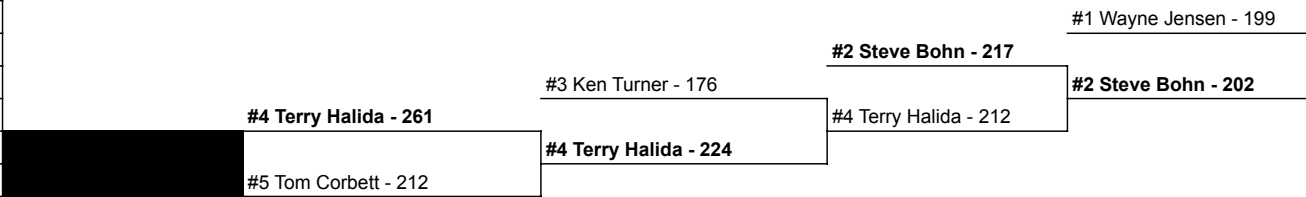

Presented by

MSC Year End Prize List

Next Tournament
Concord Lanes - South St. Paul, MN
3/22/26

MSC @ Southway Bowl 2/22/26

Place	Bowler	Division	Prize	Points
1	Steve Bohn	Regular	$340	25
2	Wayne Jensen	Regular	$280	23
3	Terry Halida	SS	$240	21
4	Ken Turner	Regular	$220	19
5	Tom Corbett	ROG	$210	17
6	Neil Busch	ROG	$200	15
7	Rob Downer	SS	$190	14
8	Rod Neuenschwander	SS	$180	13
9	Scot Arndtson	Regular	$175	12
10	Bill Fabian	SS	$170	11
11	Dave Langer	Regular	$165	10
12	Clark Poelzer	ROG	$160	9
13	Martin Jobin	Regular	$155	8
14	Bill Nelson	Regular	$150	7
15	Jeff Wenzel	SS	$145	6
16	Dana Wright	SS	$140	5
17	Ed Peterson	SS	$135	5
18	John Hommes	SS	$130	5
19	Curtis Matlock	SS	$125	5
20	Jerry Hedman	SS	$120	5
21	Gene Kiphuth	Regular	$120	5
22	David Hjelm	Regular	$115	5
23	Jim Winter	Regular	$115	5
24	Tom Havlish	ROG	$115	5
25	Jeff Anderson	Regular	$110	5
26	Craig Schiffler	SS	$110	5
27	Brad Irvin	Regular	$110	5
28	Michael Skinner	Regular	$105	5
29	Jerry Baker	SS	$105	5
30	Mike Wirz	SS	$105	5
31	Dawn King	Female	$100	5

Stepladder Results

Steve Bohn
Champion
Career Title #6

	Total Entries	Need to pay
	62	31
Regulars	26	13
Super Senior	24	12
Real Old Guy	10	5
Female	2	1

Total Prize Fund	$4,836
Prize Fund Paid	$4,840